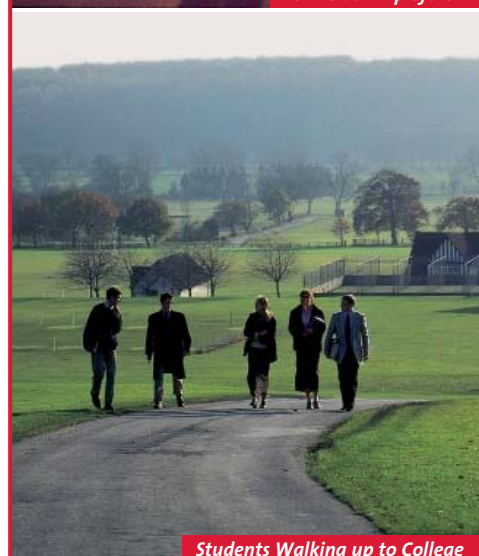

Tennis at Ampleforth

Students Walking up to College

ARDMORE GENERAL ENGLISH PACKAGE INCLUDES:

- 15 Hours of English Lessons per week (maximum of 15 students per class)
- One half day and one full day excursion per week (see programme)
- Full Multi Activity Programme, including; Football, Arts & Crafts,
- Aerobics, Badminton, Tennis, Volleyball, Basketball, Hockey, Dance, Swimming and more.....
- Evening Activity Programme which may include; Talent Show, Culture Show, Blind Date, Disco, Games Evening.

For full details of the Witches, Wizards & Warlocks, English plus Sports and Intensive English Programmes please contact us.