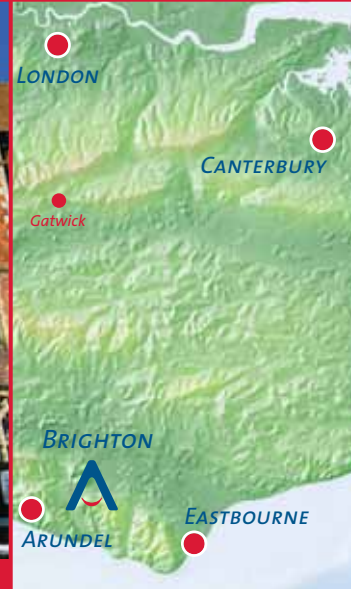

# Brighton College

FOR JUNIORS AND TEENAGERS UP TO 17 YEARS

COLLEGE  
AND HOMESTAY  
ACCOMMODATION

68 miles  
from Heathrow  
28 miles  
from Gatwick  
98 miles  
from Stansted

90 miles from  
London  
Full day London  
excursion

Suitable for groups

Brighton College

**B**righton College was founded in 1845 and the attractive and historical enclosed campus is situated just a few minutes walk from Brighton town centre, beaches and famous pier. The excellent facilities at the College include a heated indoor swimming pool, tennis courts, indoor theatre and sports hall.

Brighton is one of the UK's most vibrant seaside towns. It has an exciting mix of history, arts, shopping and beaches making it a very attractive and popular location for language students.